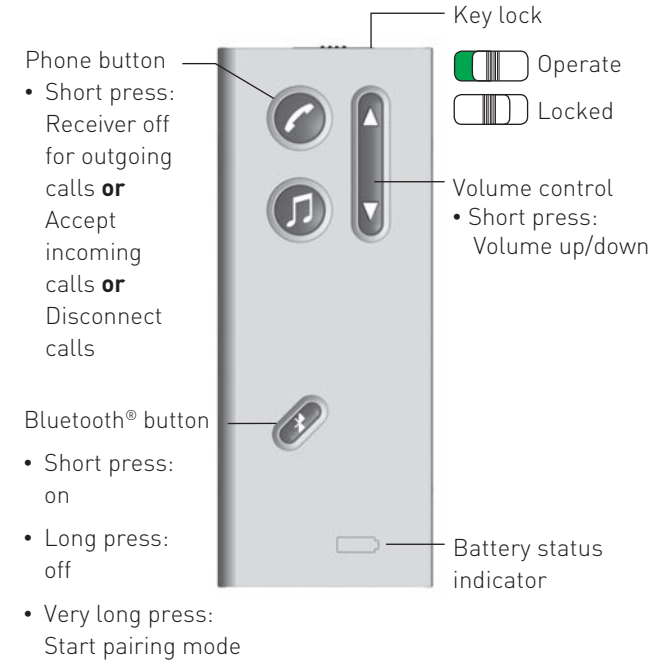

Phone Adapter User Guide

Introduction

This user guide explains how the SoundGate is used for phone conversations.

The Phone adapter provides a wireless connection between your SoundGate and your home phone. It supports both incoming and outgoing phone calls. The SoundGate enables hands free operation.

First make sure the Phone adapter is correctly connected to both the phone land line and power. Please refer to the Phone Adapter Installation Guide.

The wireless phone application is possible within a range of approx. 30 feet (10 meters) from the Phone adapter.

SoundGate Overview

Phone calls can also be received when the keys are locked!